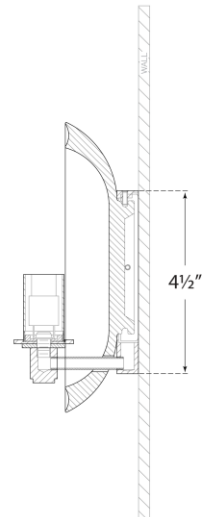

## Leeds Small Round Sconce

Item # CS 2605CGD

Designer: Christopher Spitzmiller

Height: 8.25"

Width: 8.25"

Extension: 3.75"

Backplate: 4.5" Round

Finishes: CGD, IVO, OSB, SHG

Socket: E12 Candelabra

Wattage: 40 C

Note: Reactive Ceramic Glazes Will Vary in Color and Texture

Top View

Front View

Side View