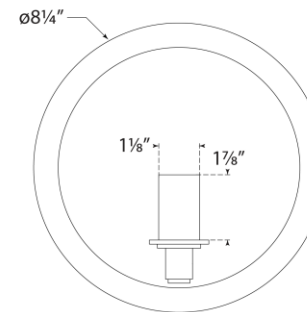

## Leeds Small Round Sconce

Item # CS 2605CGD

Designer: Christopher Spitzmiller

Height: 8.25"

Width: 8.25"

Extension: 3.75"

Backplate: 4.5" Round

Finishes: CGD, IVO, OSB, SHG

Socket: E12 Candelabra

Wattage: 40 C

Note: Reactive Ceramic Glazes Will Vary in Color and Texture

Top View

Front View

Side View