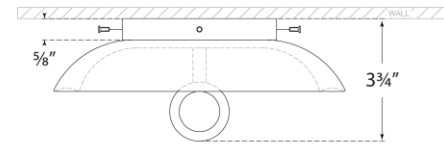

SPEC SHEET

Leeds Small Round Sconce

Item # CS 2605CGD

Designer: Christopher Spitzmiller

Height: 8.25"

Width: 8.25"

Extension: 3.75"

Backplate: 4.5" Round

Finishes: CGD, IVO, OSB, SHG

Socket: E12 Candelabra

Wattage: 40 C

Note: Reactive Ceramic Glazes Will Vary in Color and Texture

Top View